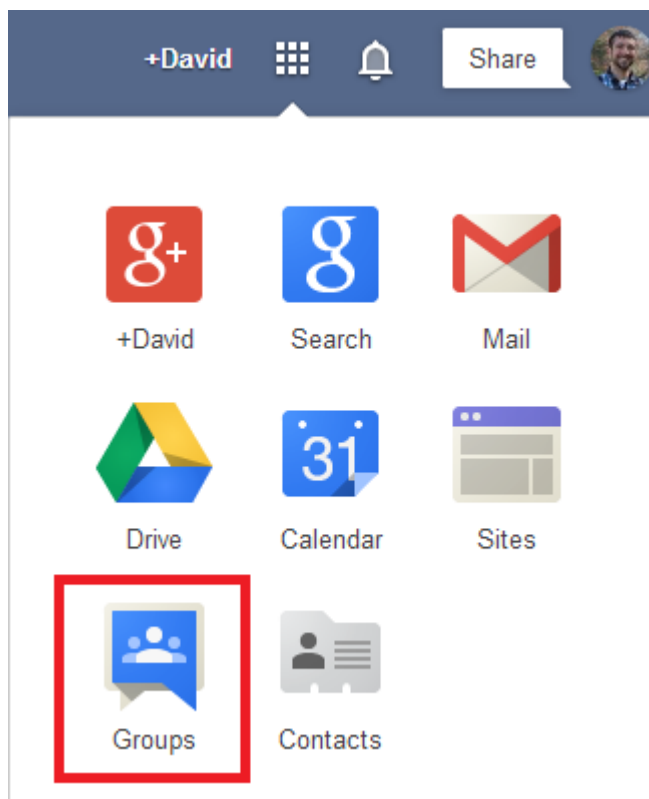

## Accessing Google Groups

Adrian Ulsted - 2023-03-29 - Comments (0) - Google Apps

You can access your group by directing your browser to  
<https://groups.google.com/a/sou.edu/forum/#!myforums>

Otherwise click the Groups icon under the apps menu (9 squares) in Gmail, which you'll find in the top-right corner of your SOU email inbox as depicted below.