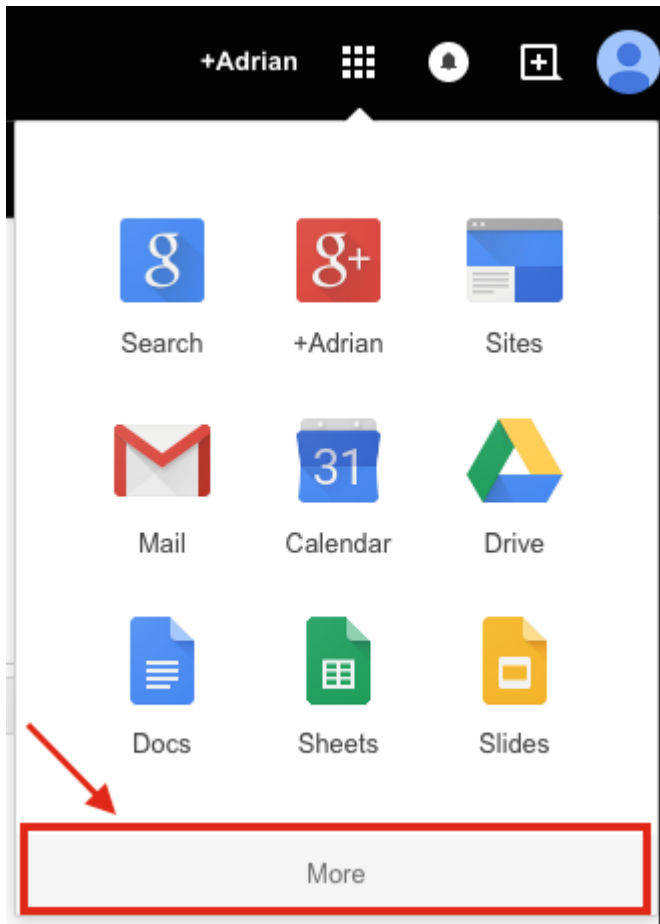

Then click on the
up to display your list of groups.

button on the next page that comes

How can I post to a group, but [not receive email](#) from it?