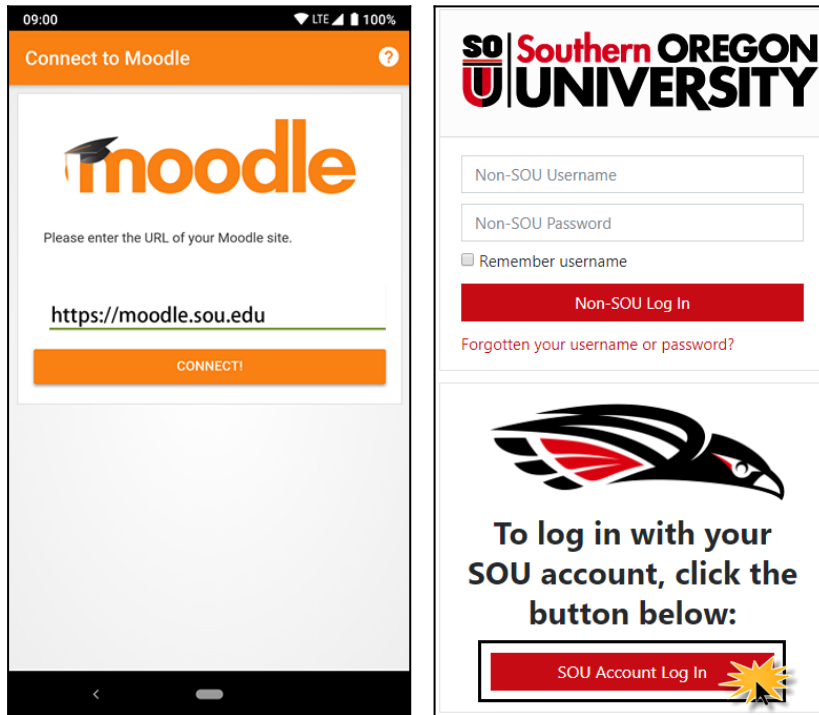

- Enter your SOU login and password. (If asked to log in with a browser, be sure to scroll down past the Raider Hawk to log in with your standard SOU credentials—see illustration below right.)

Tips for Moodle Mobile Success

- Take advantage of the app's useful tools, but don't give up the regular Moodle interface—it is better suited for some activities.
- Don't take a high-stake assessment (like a midterm exam) on your mobile device; some advanced quiz types are not available within the app and can only be completed within a mobile or desktop web browser.
- Be aware that some features listed in the app settings may not be activated in our site.
- Learn more about the [Moodle Mobile app](https://moodle.org) at Moodle.org.