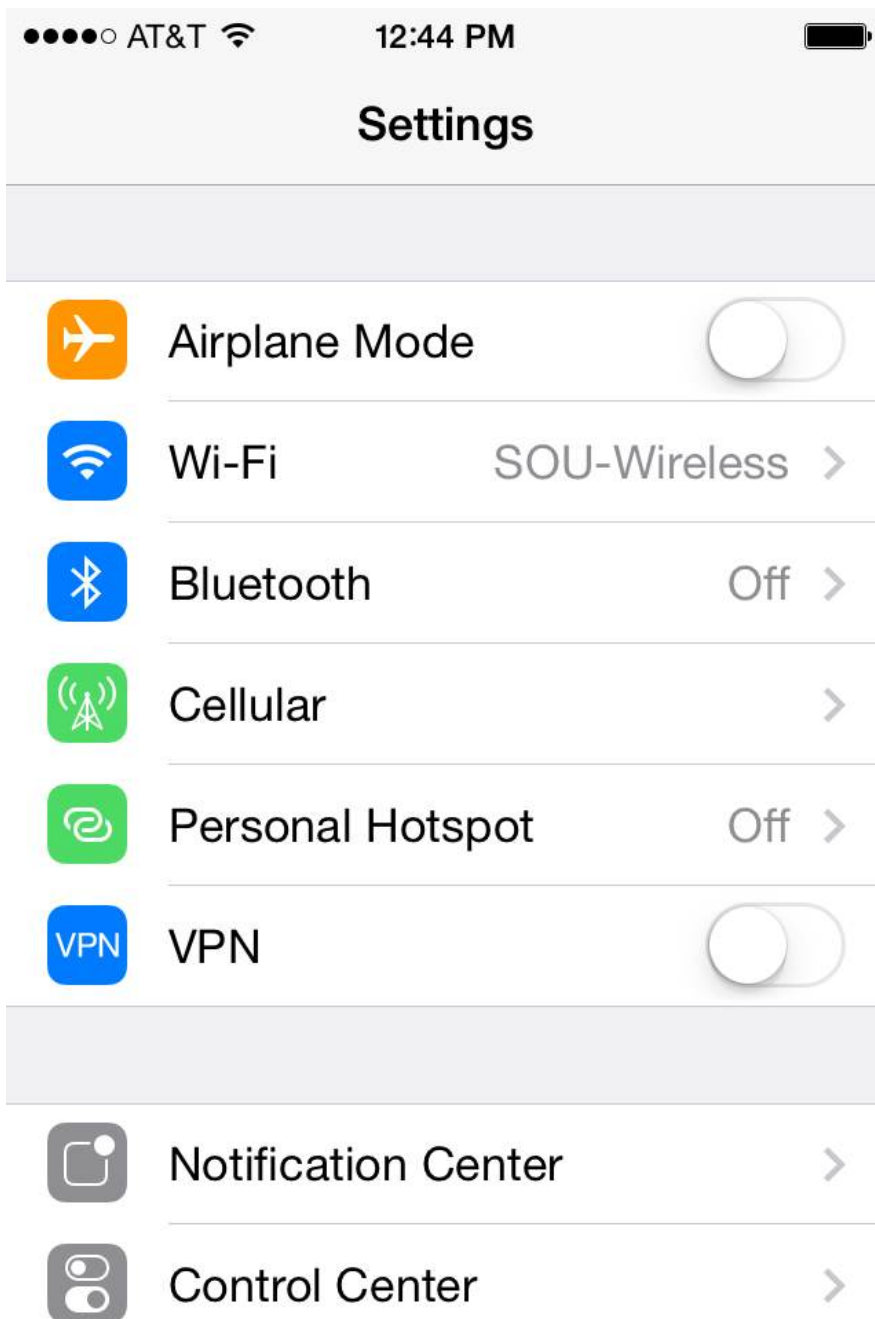

Connecting to eduroam from an iOS device

Jesse Martinich - 2022-04-01 - Comments (0) - iOS

eduroam is a federated network access service developed for research and education institutions around the globe to share internet access. When you travel to a university that is a member of eduroam, you can join the 'eduroam' wi-fi network and enjoy encrypted internet access for free.

Member Institutions

USA : https://www.eduroam.us/institutions_list

International : http://monitor.eduroam.org/eduroam_map.php?type=all

Get ready to use eduroam

To get started using eduroam, follow the instructions below. After completing the instructions, connect to the eduroam wireless network here on campus and go to <http://eduroamtest.sou.edu>. (If you can't load the page, try again in Safari's [private browsing mode](#). There is a known issue that sometimes prevents the test page from loading unless Safari is in private browsing mode.) If the page loads, your Apple device is setup for eduroam and you can go back to your normal wireless network (SOU Wireless) to resume browsing the internet.

Assisted Setup (Recommended)

Navigate to <https://cat.eduroam.org/?idp=662> on your iOS device and follow the instructions for connecting your iOS device to eduroam.

Manual Setup

Tap the cog icon to access Settings. From the Settings menu, select Wi-Fi.