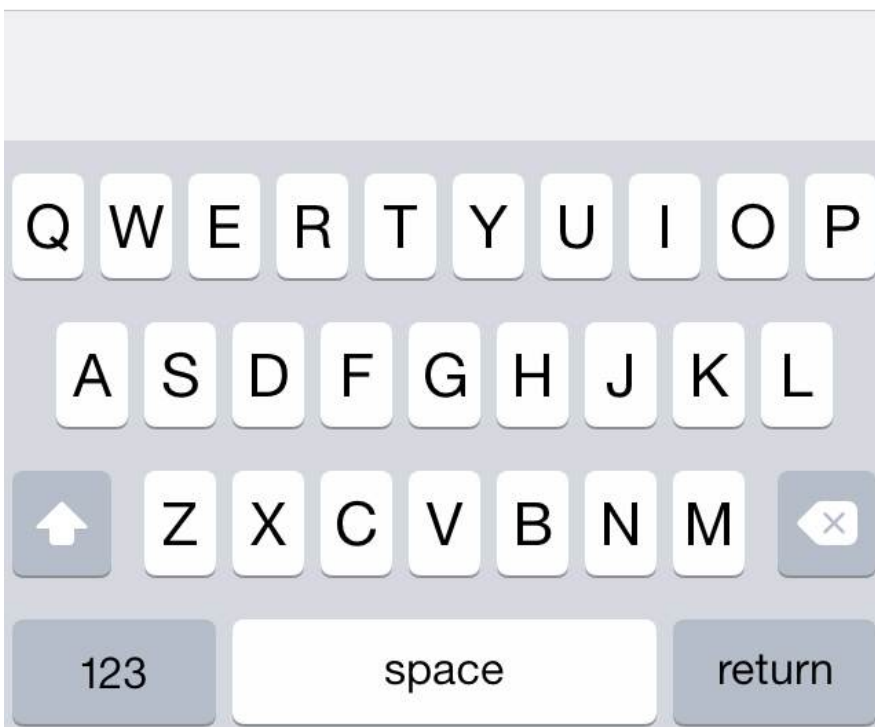

●●●○ AT&T 2:17 PM

Enter the password for "eduroam"

[Cancel](#) **Enter Password** [Join](#)

Username username@sou.edu

Password ●●●●●●●●●●

Trust the certificate.