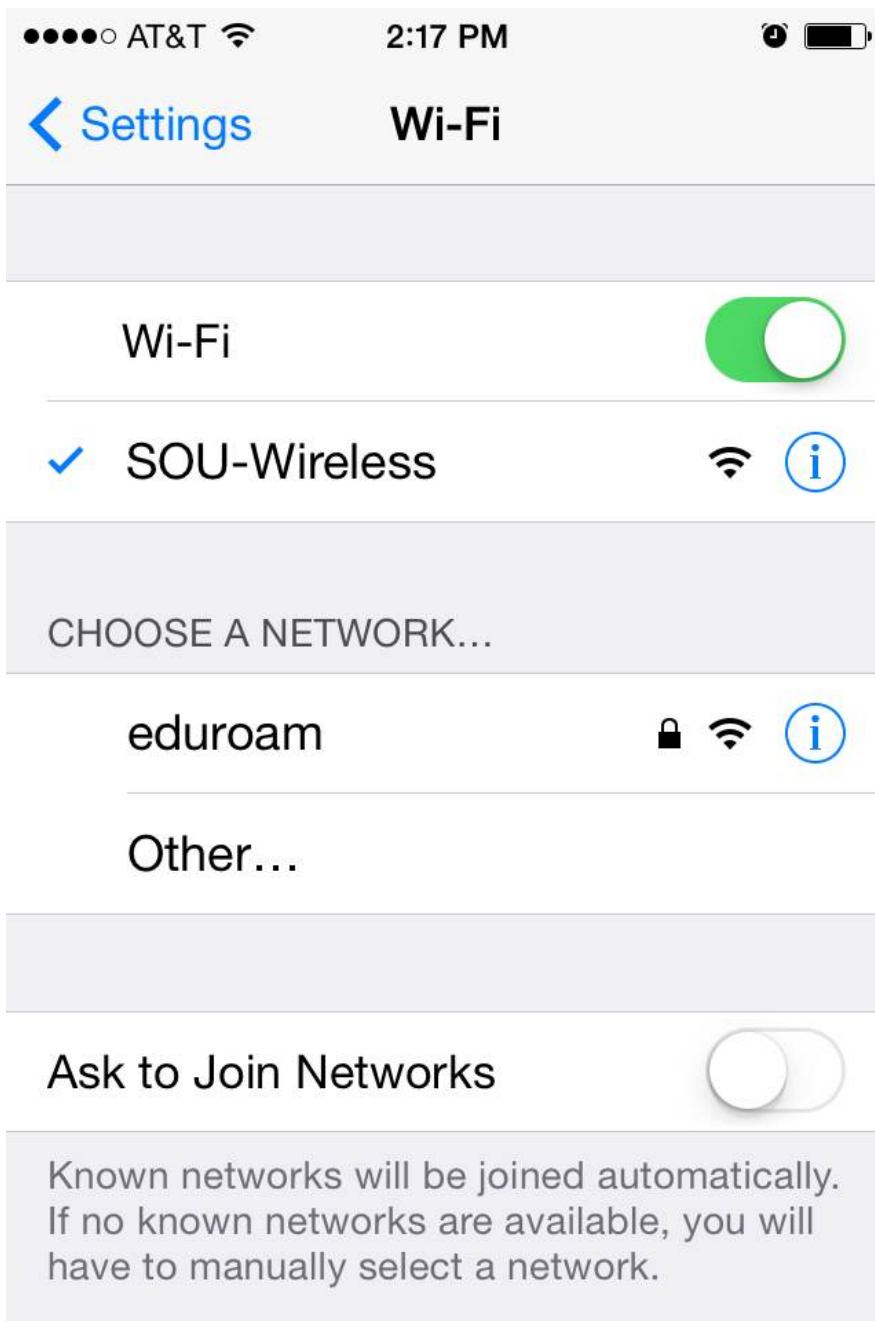

Use the following settings to Join the network:

Username: your_username@sou.edu (your full SOU email address).

Password: your SOU email/network password