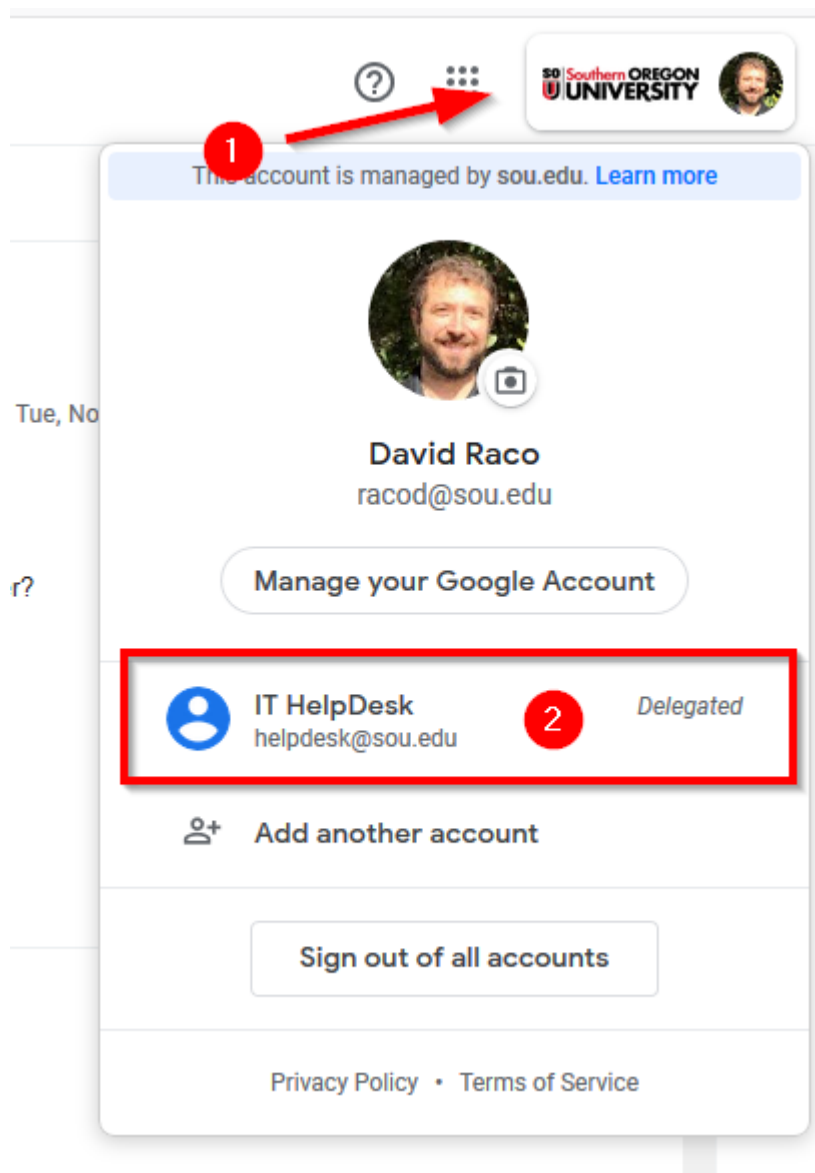

## How to Access a Delegated Email Account

David Raco - 2025-06-16 - Comments (0) - Google Apps

This article is about **delegated email** account and their access. If you do not see the account you have been **delegated** then either **log out** and **log back in** or contact your [Computing Coordinator](#).

### Accessing a **Delegated Email** Account

- You can access a **delegated email** account at any time from within your own **email** account by clicking on your **profile button** in the top-right corner of the **email window**.
- Then clicking on the **delegated email** account from the **dropdown** list.
- That will prompt the other **email** account to load in a **new window** or **tab** within your **web browser**.
- You can continue to work in your own email account at the same time.